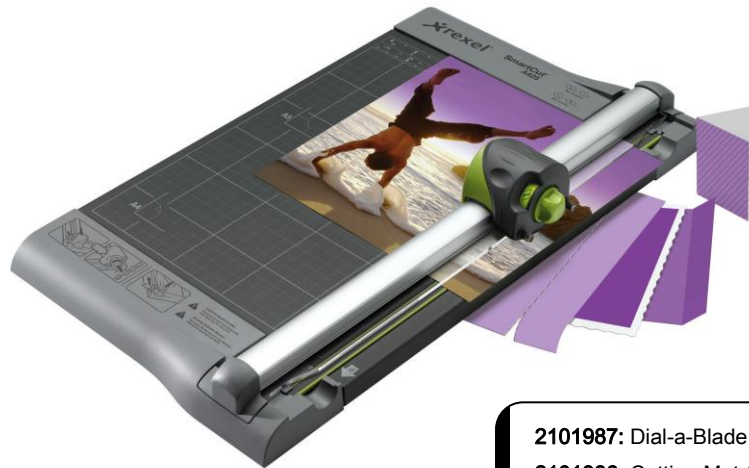

SmartCut A425 4-in-1

Professional Trimmer

Multi-functional rotary trimmer with dial-a-blade mechanism offering 4 trim styles in 1 trimmer.

Features & Benefits

- Trim length: 300mm (A4)
- Trim capacity: 10 sheets 80g
- Trim style: Straight, Wave, Score and Perforate
- Metric/inch paper guide for precise positioning and trimming
- Ruler holds paper firmly in place during trimming

2101987: Dial-a-Blade (Straight/Wave/Score/Perforate)

2101986: Cutting Mat (2 Pcs /Pack)

Accessories available to purchase separately

Technical Specifications

Trim length (mm)	300	Paper guides	Yes
Paper size	A4	Ruler in cm & inches	Yes
Trim capacity 80g:		Back stop	n/a
■ Straight cut	10	Paper clamp	Auto
■ Score cut	5	Replacement blades	Yes
■ Wave cut	5	Cutting mats	Yes
■ Perforate cut	10	Product code	2101965