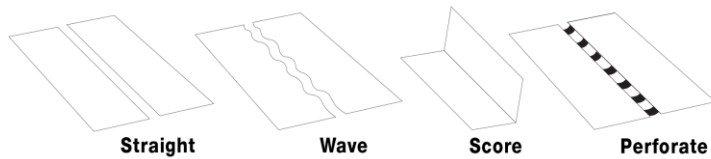

SmartCut A425 4-in-1

Professional Trimmer

Multi-functional rotary trimmer with dial-a-blade mechanism offering 4 trim styles in 1 trimmer.

Features & Benefits

- Trim length: 300mm (A4)
- Trim capacity: 10 sheets 80g
- Trim style: Straight, Wave, Score and Perforate
- Metric/inch paper guide for precise positioning and trimming
- Ruler holds paper firmly in place during trimming

2101987: Dial-a-Blade (Straight/Wave/Score/Perforate)

2101986: Cutting Mat (2 Pcs /Pack)

Accessories available to purchase separately

Technical Specifications

Trim length (mm)	300	Paper guides	Yes
Paper size	A4	Ruler in cm & inches	Yes
Trim capacity 80g:		Back stop	n/a
■ Straight cut	10	Paper clamp	Auto
■ Score cut	5	Replacement blades	Yes
■ Wave cut	5	Cutting mats	Yes
■ Perforate cut	10	Product code	2101965